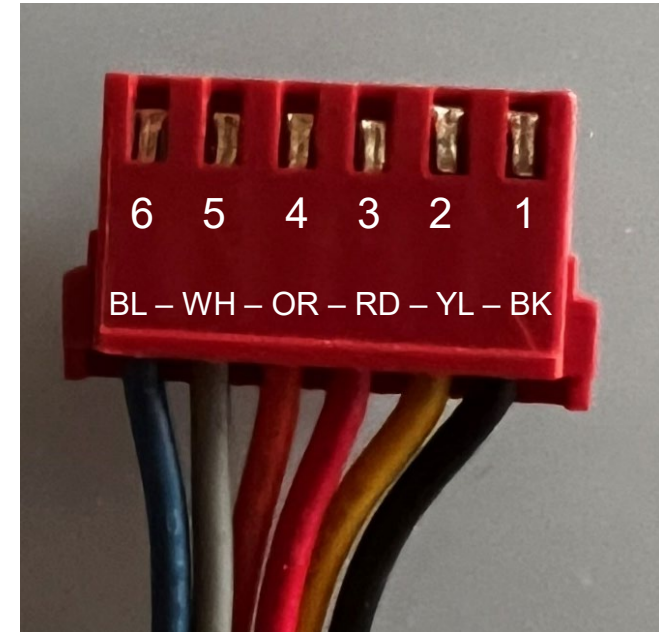

DLS EEV Coil Resistance Check

Use the image that matches the colors on your EEV connection.

Lead Winding Colors		Nominal Value
Coil 1	Red - Blue	About 50Ω
	Red - Yellow	
Coil 2	Brown - Orange	
	Brown - White	

Lead Winding Colors		Nominal Value
Coil 1	Blue - Orange	About 50Ω
	Blue - Yellow	
Coil 2	White - Red	
	White - Black	