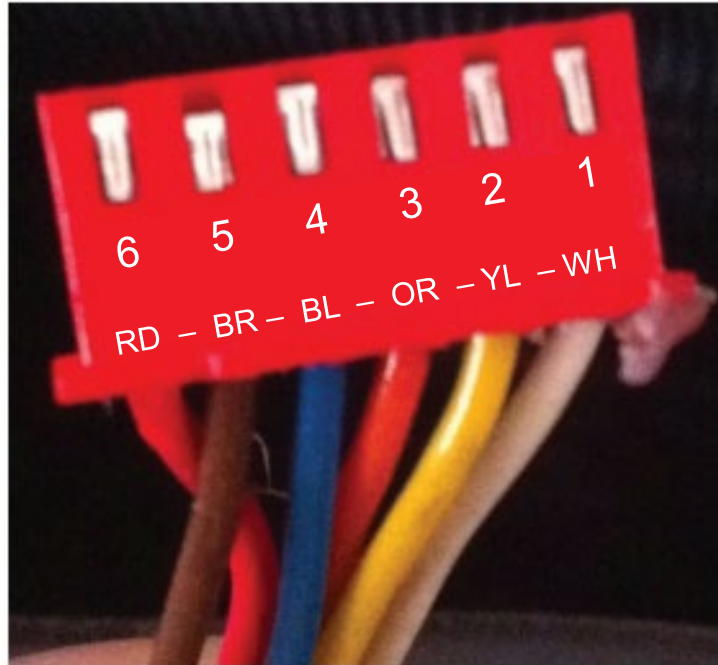

DLS EEV Coil Resistance Check

Use the image that matches the colors on your EEV connection.

Lead Winding Colors		Nominal Value
Coil 1	Red - Blue	About 50Ω
	Red - Yellow	
Coil 2	Brown - Orange	
	Brown - White	

Lead Winding Colors		Nominal Value
Coil 1	Blue - Orange	About 50Ω
	Blue - Yellow	
Coil 2	White - Red	
	White - Black	